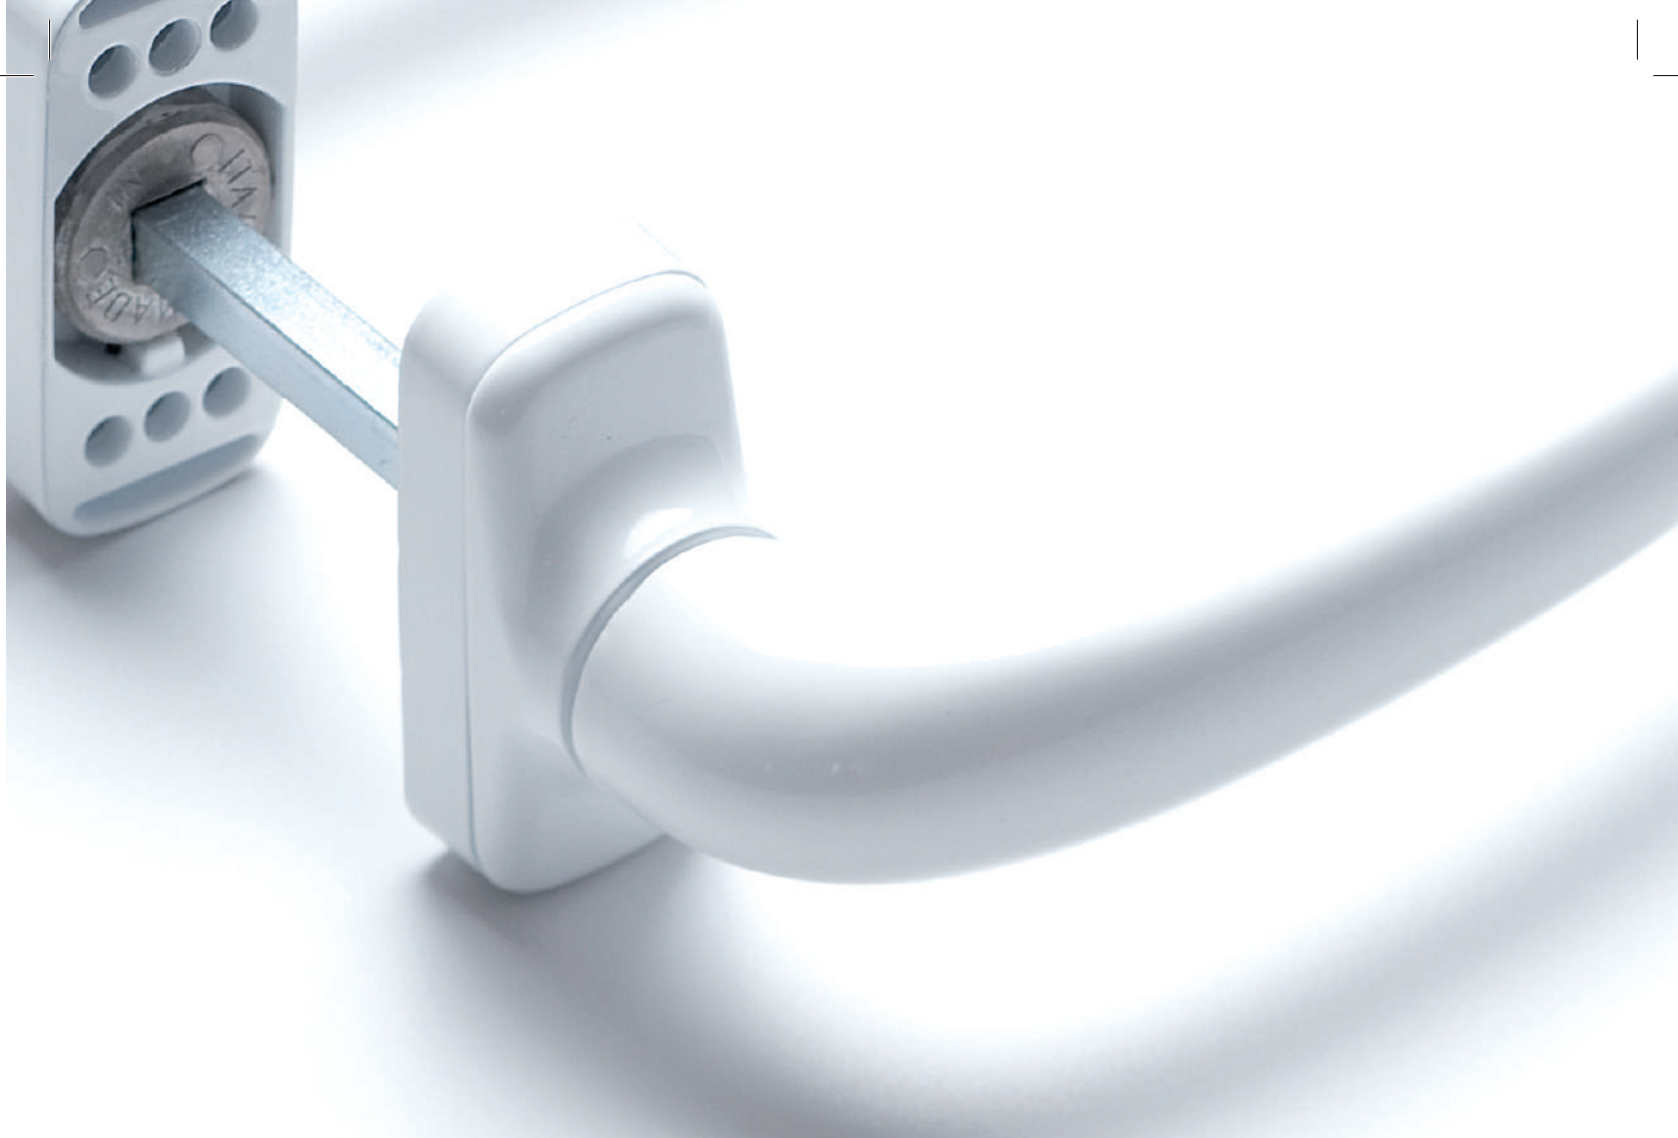

MANIGLIE E CHIUSURE *handles and lock*

Innovazione nei materiali
Innovative materials

Resistenza agli agenti atmosferici
Resistance to the effects of the weather

Design elegante
Charming design

cod. 0130	pag. 20	cod. 6110	pag. 21	cod. 6200	pag. 17
cod. 6005	pag. 26	cod. 6114	pag. 21	cod. 6300	pag. 23
cod. 6010	pag. 25	cod. 6115	pag. 21	cod. 6305	pag. 24
cod. 6030	pag. 26	cod. 6120	pag. 22	cod. 6310	pag. 24
cod. 6035	pag. 27	cod. 6125	pag. 22	cod. 6315	pag. 24
cod. 6040	pag. 15	cod. 6130	pag. 22	cod. 6320	pag. 23
cod. 6045	pag. 15	cod. 6135	pag. 23	cod. 6325	pag. 23
cod. 6050	pag. 15	cod. 6140	pag. 15	cod. 6330	pag. 23
cod. 6055	pag. 16	cod. 6145	pag. 15	cod. 6400	pag. 30
cod. 6060	pag. 17	cod. 6150	pag. 16	cod. 6420	pag. 30
cod. 6065	pag. 18	cod. 6155	pag. 16	cod. 6440	pag. 30
cod. 6068	pag. 19	cod. 6160	pag. 18	cod. 6690	pag. 26
cod. 6070	pag. 17	cod. 6161	pag. 19	cod. 6810	pag. 28
cod. 6075	pag. 18	cod. 6165	pag. 19	cod. 6820	pag. 28
cod. 6080	pag. 27	cod. 6168	pag. 20	cod. 6830	pag. 28
cod. 6090	pag. 27	cod. 6170	pag. 25	cod. 6835	pag. 29
cod. 6105	pag. 20	cod. 6175	pag. 25