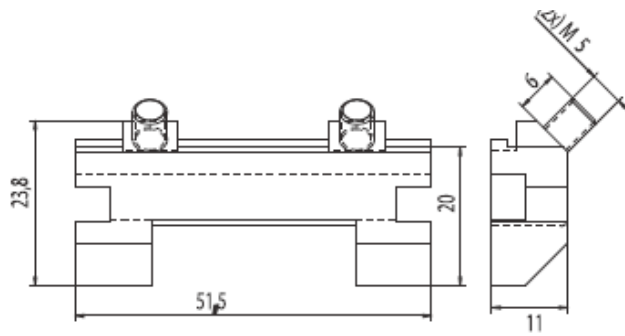

COD. 8045

Descrizione <i>Description</i>	Serie Applicazione <i>Application</i>	u.m.	Confezione <i>Package</i>
Incontro asta doppio grani inox premontati Double Rod junction with pre-mounted screw in galvanized steel	R40- R50	Coppia <i>Pair</i>	Busta Envelope 100 Scatola Box 500

COD. 8050

Descrizione <i>Description</i>	Serie Applicazione <i>Application</i>	u.m.	Confezione <i>Package</i>
Incontro asta doppio gcon rullino grani zincati premontati Double Rod junction with pre-mounted seam and grub screw in galvanized steel	R40	Coppia <i>Pair</i>	Busta Envelope 100 Scatola Box 500